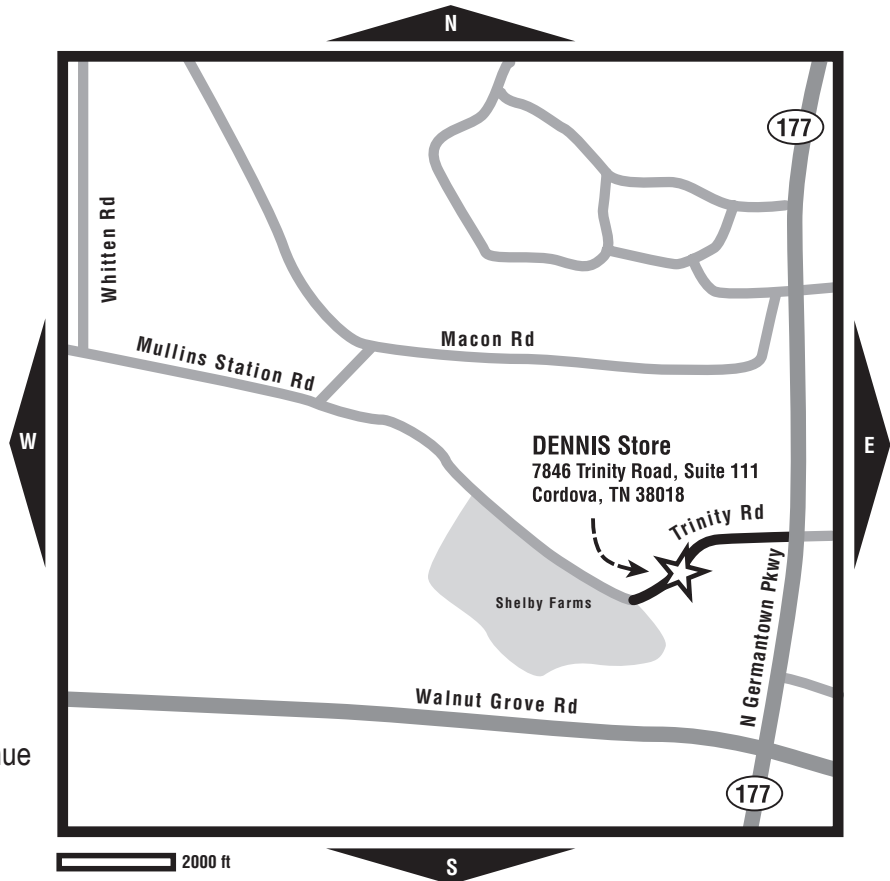

Monday-Thursday 10am – 6pm

Friday & Saturday 10am – 4pm

DENNIS stores are closed on major holidays and from Christmas to New Year's Day.

DIRECTIONS

From the West (I-40): Take I-40 to exit 14 Whitten Rd. Turn RIGHT onto Whitten Rd. Turn left onto Mullins Station Rd. and continue onto Raleigh LaGrange Rd., which, around Shelby Farms Park, becomes Trinity Rd. DENNIS is on the left.

From the East (I-40): Take I-40 West to exit 16A, N. Germantown Pkwy. Travel approximately 6 miles and turn right onto Trinity Rd. DENNIS is on the right.

DENNIS PROMOTIONS

All year long, DENNIS offers sales and specials for customers. Watch for changing promotions in your store and online!